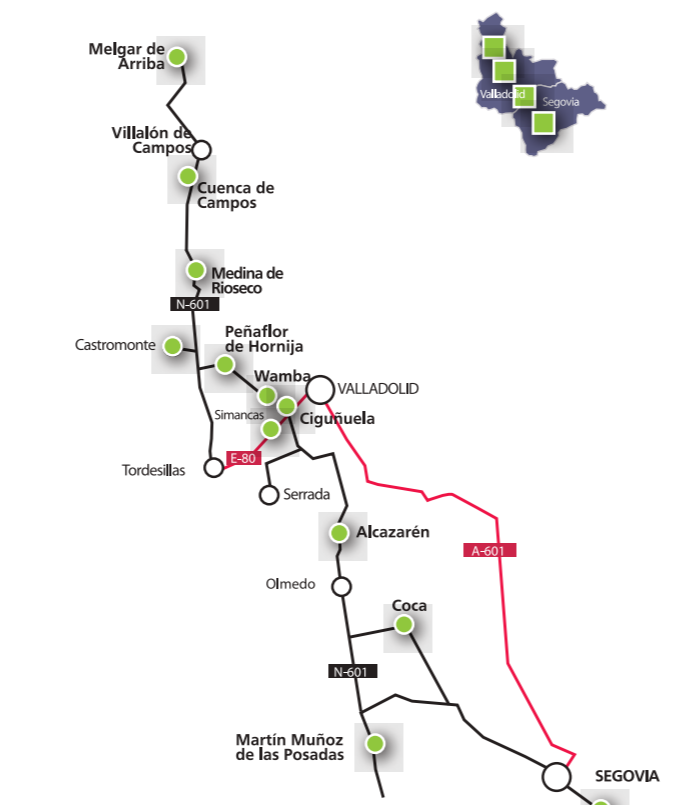

Camino de Madrid