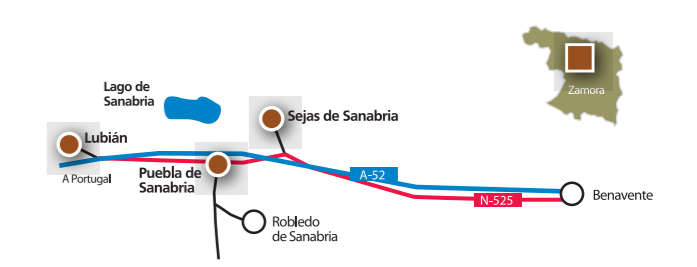

Camino Mozárabe-Sanabrés