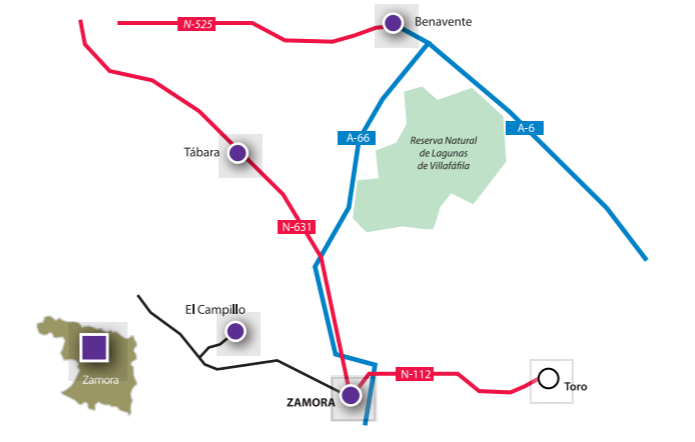

Románico Zamorano