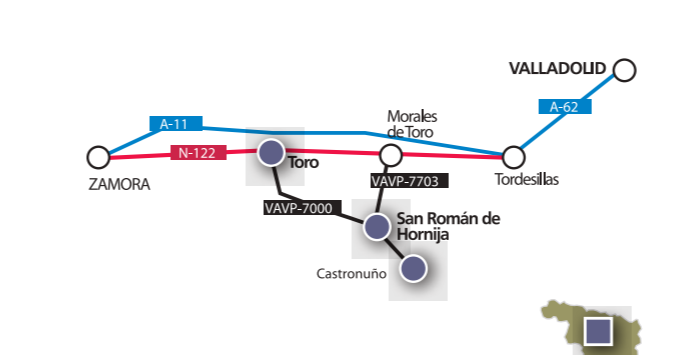

Ciudades Patrimonio Mundial

Campos y Páramos

ÁVILA

SEGOVIA

- 1 Iglesia del Seminario
  2 Iglesia de San Millán
  3 Iglesia de San Martín
  4 Iglesia de San Miguel
  5 Iglesia de San Andrés
  6 Iglesia de San Justo

SALAMANCA

- 1 Iglesia de la Purísima
  2 Iglesia de San Julián
  3 Iglesia de San Sebastián
  4 Iglesia de Santo Tomás Canturiense
  5 Iglesia de Sancti Spiritus
  6 Iglesia de la Vera Cruz

Table listing locations in Valladolid and Burgos with their respective churches and opening hours.

Table listing locations in Burgos and León with their respective churches and opening hours.

Table listing locations in Palencia with their respective churches and opening hours.

Camino de Madrid

Table listing locations along the Camino de Madrid route with their respective churches and opening hours.

Románico Zamorano

Table listing churches in Zamora with their respective opening hours.

D.O. Toro

Table listing churches in Valladolid and Zamora with their respective opening hours.

Retablos Platerescos

Table listing churches in León with their respective opening hours.

Gótico

Table listing churches in Segovia with their respective opening hours.

Camino Mozárabe-Sanabrés

Table listing churches in Zamora with their respective opening hours.

CAMINO DE SANTIAGO FRANCÉS

Large table listing churches along the Camino de Santiago Francés route across various regions, including Burgos, Palencia, León, and Zamora.

CAMINO DE SANTIAGO FRANCÉS